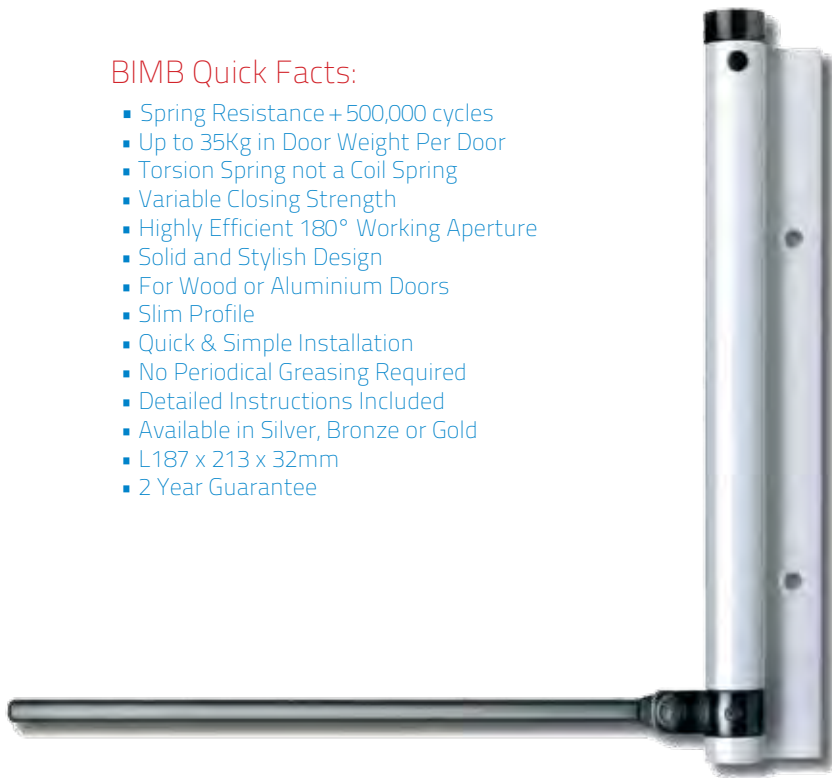

the Spring BIMB is that the "spring" mechanism is designed in such a way that it can be used part of or all of the time to automatically close the door.

If the door is in auto close mode, the spring arm is down, when the door is free to swing, the arm is up. Ideal for fly wire doors and all other light weight doors.

Suitable for light doors the Spring BIMB provides the flexibility of being able to turn On or Off the spring function. Lowering the arm to a horizontal position to engage the spring or by raising the arm to a vertical position to disengage the spring, the user has the best of both worlds, a door that will close automatically or stay open.

Stocked in large quantities by Bellevue Imports in Melbourne, the Justor BIMB is readily available in three Anodized finishes. The Justor BIMB has multiple tension settings for detailed control of door closure speed; it is cost effective and highly functional. Applications for this type of functionality are endless.

BIMB Quick Facts:

- Spring Resistance + 500,000 cycles
- Up to 35Kg in Door Weight Per Door
- Torsion Spring not a Coil Spring
- Variable Closing Strength
- Highly Efficient 180° Working Aperture
- Solid and Stylish Design
- For Wood or Aluminium Doors
- Slim Profile
- Quick & Simple Installation
- No Periodical Greasing Required
- Detailed Instructions Included
- Available in Silver, Bronze or Gold
- L187 x 213 x 32mm
- 2 Year Guarantee

Spring Arm BIMB Closer Technical Data

Aluminium

Installation Left or Right Hand Doors