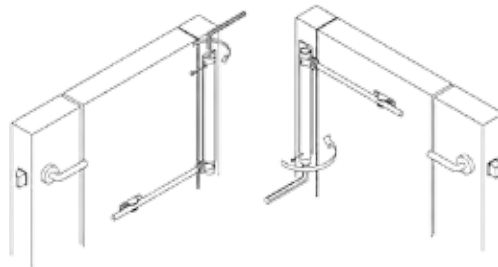

BIMB Quick Facts:

- Spring Resistance + 500,000 cycles
- Up to 35Kg in Door Weight Per Door
- Torsion Spring not a Coil Spring
- Variable Closing Strength
- Highly Efficient 180° Working Aperture
- Solid and Stylish Design
- For Wood or Aluminium Doors
- Slim Profile
- Quick & Simple Installation
- No Periodical Greasing Required
- Detailed Instructions Included
- Available in Silver, Bronze or Gold
- L187 x 213 x 32mm
- 2 Year Guarantee

Spring Arm BIMB Closer Technical Data

Aluminium

Installation Left or Right Hand Doors

Adjustment Instructions:

Dimensional Information: Measurements table (in mm)

Model	MB
A	32
B	187
C	213

Anatomy of a Spring Arm Closer: