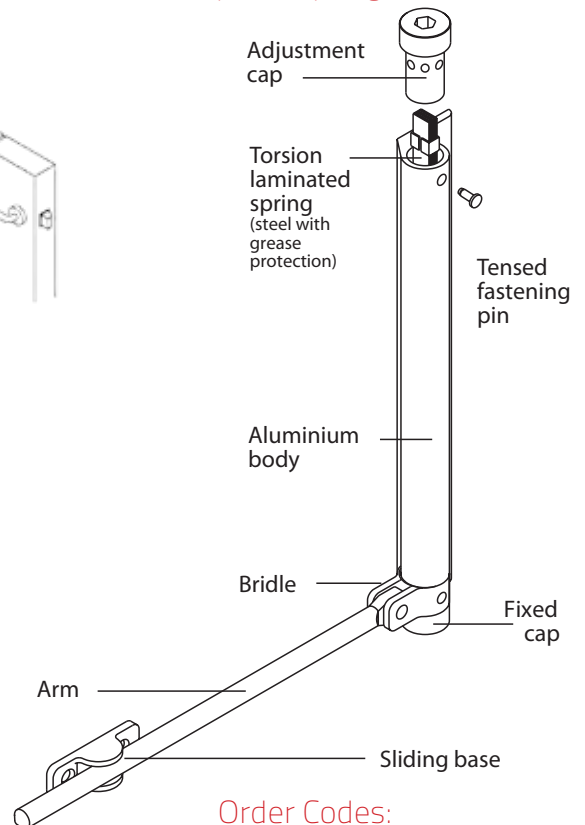

BIMB Quick Facts:

- Spring Resistance + 500,000 cycles
- Up to 35Kg in Door Weight Per Door
- Torsion Spring not a Coil Spring
- Variable Closing Strength
- Highly Efficient 180° Working Aperture
- Solid and Stylish Design
- For Wood or Aluminium Doors
- Slim Profile
- Quick & Simple Installation
- No Periodical Greasing Required
- Detailed Instructions Included
- Available in Silver, Bronze or Gold
- L187 x 213 x 32mm
- 2 Year Guarantee

Spring Arm BIMB Closer Technical Data

Aluminium

Installation Left or Right Hand Doors

Adjustment Instructions:

Dimensional Information: Measurements table (in mm)

Model	MB
A	32
B	187
C	213

Anatomy of a Spring Arm Closer: