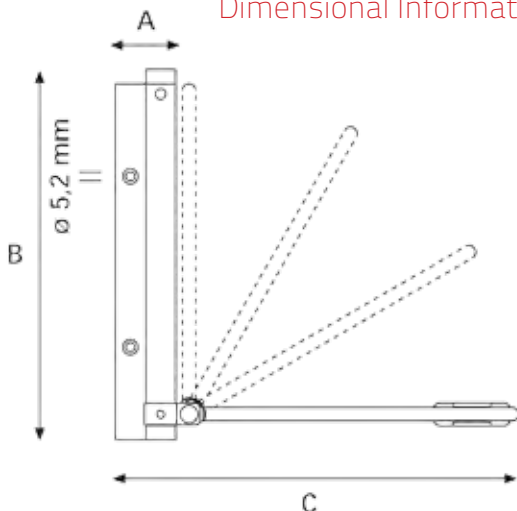

BIMB Quick Facts:

- Spring Resistance + 500,000 cycles
- Up to 35Kg in Door Weight Per Door
- Torsion Spring not a Coil Spring
- Variable Closing Strength
- Highly Efficient 180° Working Aperture
- Solid and Stylish Design
- For Wood or Aluminium Doors
- Slim Profile
- Quick & Simple Installation
- No Periodical Greasing Required
- Detailed Instructions Included
- Available in Silver, Bronze or Gold
- L187 x 213 x 32mm
- 2 Year Guarantee

Spring Arm BIMB Closer Technical Data

Aluminium

Installation Left or Right Hand Doors

Adjustment Instructions:

Dimensional Information: Measurements table (in mm)

Model	MB
A	32
B	187
C	213

Anatomy of a Spring Arm Closer: