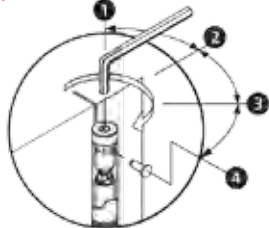

BIMB Quick Facts:

- Spring Resistance + 500,000 cycles
- Up to 35Kg in Door Weight Per Door
- Torsion Spring not a Coil Spring
- Variable Closing Strength
- Highly Efficient 180° Working Aperture
- Solid and Stylish Design
- For Wood or Aluminium Doors
- Slim Profile
- Quick & Simple Installation
- No Periodical Greasing Required
- Detailed Instructions Included
- Available in Silver, Bronze or Gold
- L187 x 213 x 32mm
- 2 Year Guarantee

Spring Arm BIMB Closer Technical Data

Aluminium

Installation Left or Right Hand Doors

Adjustment Instructions:

Dimensional Information: Measurements table (in mm)

Model	MB
A	32
B	187
C	213

Anatomy of a Spring Arm Closer: